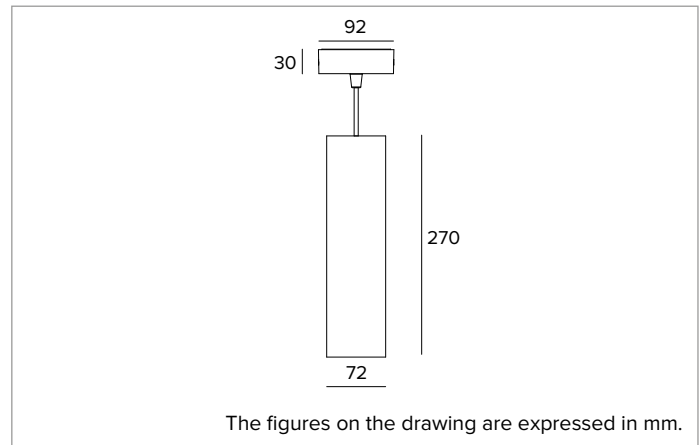

SOURCE

High efficiency Chip on Board LED Ra90. 2700K-3500K on request.

Energy efficiency class: D

Nominal power: 10W

Nominal flux: 1626lm

Colour rendering index: 90

Rf: 90

Rg: 98

CCT nominal: 4000K

Lifetime (L80/B10): >50000h tq +25°C

ILLUMINOTECHNICAL CHARACTERISTICS

MWFL version - convex faceted highly reflective anodised aluminium precision optics, a holographic diffusion filter and a black silicone cut off ring.

Optic: REFLECTOR

Beam angles: MWFL

Optical efficiency: 75%

Fixture flux: 1225lm

Luminous efficacy: 107lm/W

Photobiological safety: Compliant with RG1 low risk group

MECHANICAL CHARACTERISTICS

Cylindrical body in aluminum obtained from an extrusion process and coated with powder paint.

Colour and finish: Plaster white

Dimensions: D=72mm

Weight: 1.26Kg

Degree of protection: IP20

ELECTRICAL CHARACTERISTICS

Electronic ON-OFF version with the power supply integrated in the body of the fixture. Luminaire compliant with EN 60598-2-22 for power supply from a centralised emergency system CPSS (Central Power Supply System), not incorporated in the luminaire - high risk areas excluded. The default power and flux are 100% in AC and 100% in DC.

Fixture Power: 12W

Power supply: 220-240Vac 50/60Hz

Insulation Class: CLASS 2

Type of driver / Control: ON-OFF

Driver included: YES

Class F: YES

SAFE FLICKER: PstLM=<1 and SVM=<0.4 (IEC TR 61547-1 and IEC TR 63158), to ensure a more comfortable and safe light

Ambient temperature: 0°C / +25°C

INSTALLATION

Complete with canopy and 2000mm long multicore suspension cable in coloured fabric with lenght adjustment system. Both supplied in white color.

WARRANTY

5 years.

WARNING

Luminaire designed for disposal/recycling at end-of-life. Replaceable (LED only) light source by a professional. Replaceable control gear by a professional.

Due to the technological evolution of the electronic components, the data provided may be updated, and as such, confirmation must be requested during the order process.

Luminous flux and power supply have +/-10% tolerances with respect to the indicated value. tq +25°C (CIE 121).

We reserve the right to make technical changes.

Targetti Sankey S.r.l.
Via Pratese, 164
50145 Firenze - Italy
Tel: +39 055 37911
targetti.com
targetti@targetti.com

CCIAA Firenze
Share Capital:
€ 500.000,00
VAT N. (IT):
01537660480
R.E.A: FI-275656

TARGETTI